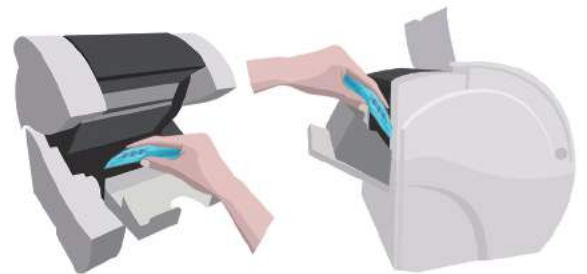

Single Denom

Face

Orient

Old/New Sorting

ATM's Best Friends SB-2000

Easy Maintenance (Easy Jam Removal) ✓

LCD shows how to remove the jam.

Easy jam removal because both front and back open.

Self-Diagnostic ✓

In case of error, LCD shows details of the error.

✓ Open door

✓ Banknotes in the pocket

✓ Jam

✓ Inactive moter

- Affordable 2 pocket fitness sorter
- Easy maintenance
- Full fitness sorting functions
- 5 detecting features (CIS, IR, MR, UV, TAPE detecting sensor)
- Enhanced OCR performances & fitness sorting features
- More powerful computing power
- Excellent mechanical tape detecting performance

Full Fitness Sorting Functions

Additional Functions

Save and send images and texts of serial number

- Extract, print, and store texts & images of serial number.

TITO (Barcode reading)

- Send barcode info to printer or PC.
- Handles banknotes and tickets simultaneously.
- Useful at Casino, Theater, Bus Terminal, etc.