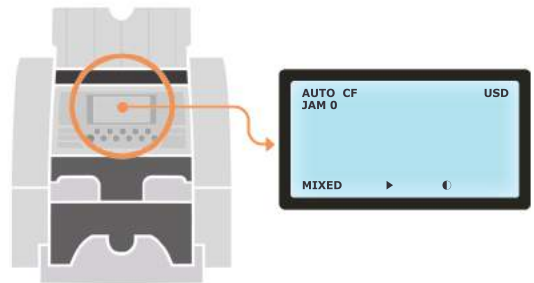

ATM's Best Friends

SB-2000

2 Pocket Fitness Sorter

Why 2 Pocket?

✓ Fitness Sorting

When counting a damaged banknote, SB-2000 keeps counting because it sends the damaged banknote to the reject pocket.

✓ Various Sorting Mode

Single Denom

Face

Orient

Old/New Sorting

ATM's Best Friends SB-2000

Easy Maintenance (Easy Jam Removal) ✓

LCD shows how to remove the jam.

Easy jam removal because both front and back open.

Self-Diagnostic ✓

In case of error, LCD shows details of the error.

✓ Open door

✓ Banknotes in the pocket

✓ Jam

✓ Inactive moter

- Affordable 2 pocket fitness sorter
- Easy maintenance
- Full fitness sorting functions
- 5 detecting features (CIS, IR, MR, UV, TAPE detecting sensor)
- Enhanced OCR performances & fitness sorting features
- More powerful computing power
- Excellent mechanical tape detecting performance

Full Fitness Sorting Functions

Additional Functions

Save and send images and texts of serial number

- Extract, print, and store texts & images of serial number.

TITO (Barcode reading)

- Send barcode info to printer or PC.
- Handles banknotes and tickets simultaneously.
- Useful at Casino, Theater, Bus Terminal, etc.