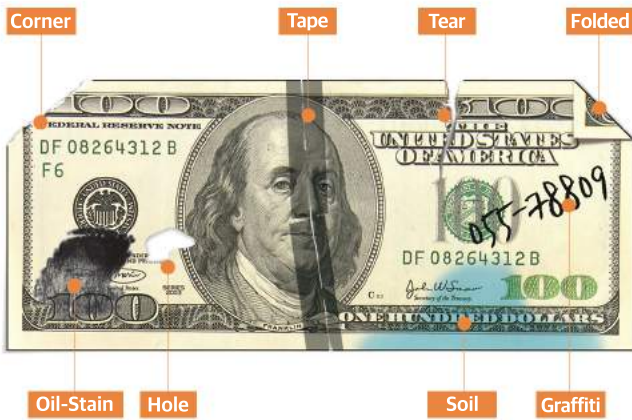

Single Denom

Face

Orient

Old/New Sorting

ATM's Best Friends SB-2000

Easy Maintenance (Easy Jam Removal) ✓

LCD shows how to remove the jam.

Easy jam removal because both front and back open.

Self-Diagnostic ✓

In case of error, LCD shows details of the error.

✓ Open door

✓ Banknotes in the pocket

✓ Jam

✓ Inactive moter

- Affordable 2 pocket fitness sorter
- Easy maintenance
- Full fitness sorting functions
- 5 detecting features (CIS, IR, MR, UV, TAPE detecting sensor)
- Enhanced OCR performances & fitness sorting features
- More powerful computing power
- Excellent mechanical tape detecting performance

Full Fitness Sorting Functions

Additional Functions

Save and send images and texts of serial number

- Extract, print, and store texts & images of serial number.

TITO (Barcode reading)

- Send barcode info to printer or PC.
- Handles banknotes and tickets simultaneously.
- Useful at Casino, Theater, Bus Terminal, etc.