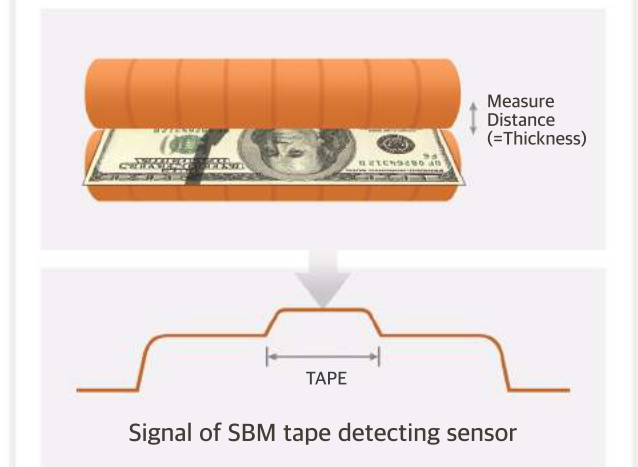

Full Fitness Sorting Functions

Additional Functions

Save and send images and texts of serial number

- Extract, print, and store texts & images of serial number.

TITO (Barcode reading)

- Send barcode info to printer or PC.
- Handles banknotes and tickets simultaneously.
- Useful at Casino, Theater, Bus Terminal, etc.

Sensors

4 readable features (CIS, IR, MR/MG, UV)

Excellent mechanical tape detecting performance

TAPE Sensor
+Mechanical (Direct Measurement)

Mechanical thickness sensor of SBM is less affected by temperature and humidity than Ultrasonic thickness sensor of other companies. Thus, SBM boasts more trustworthy tape detecting capability.