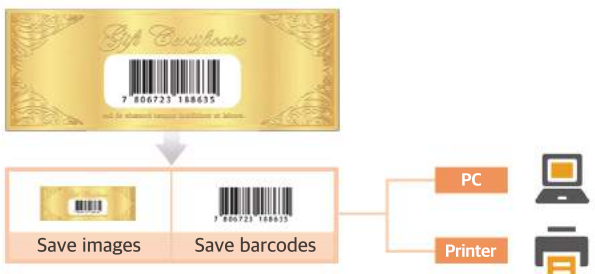

Full Fitness Sorting Functions

Additional Functions

Save and send images and texts of serial number

- Extract, print, and store texts & images of serial number.

TITO (Barcode reading)

- Send barcode info to printer or PC.
- Handles banknotes and tickets simultaneously.
- Useful at Casino, Theater, Bus Terminal, etc.

Sensors

4 readable features (CIS, IR, MR/MG, UV)

Excellent mechanical tape detecting performance

TAPE Sensor
+Mechanical (Direct Measurement)

Mechanical thickness sensor of SBM is less affected by temperature and humidity than Ultrasonic thickness sensor of other companies. Thus, SBM boasts more trustworthy tape detecting capability.