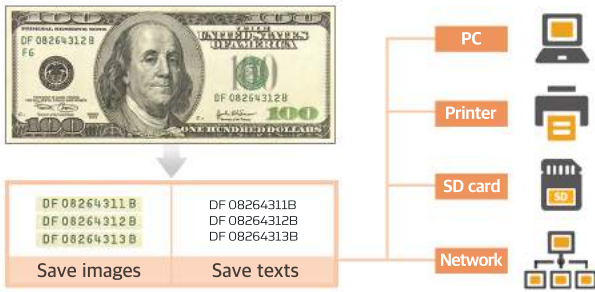

Full Fitness Sorting Functions

Additional Functions

Save and send images and texts of serial number

- Extract, print, and store texts & images of serial number.

TITO (Barcode reading)

- Send barcode info to printer or PC.
- Handles banknotes and tickets simultaneously.
- Useful at Casino, Theater, Bus Terminal, etc.